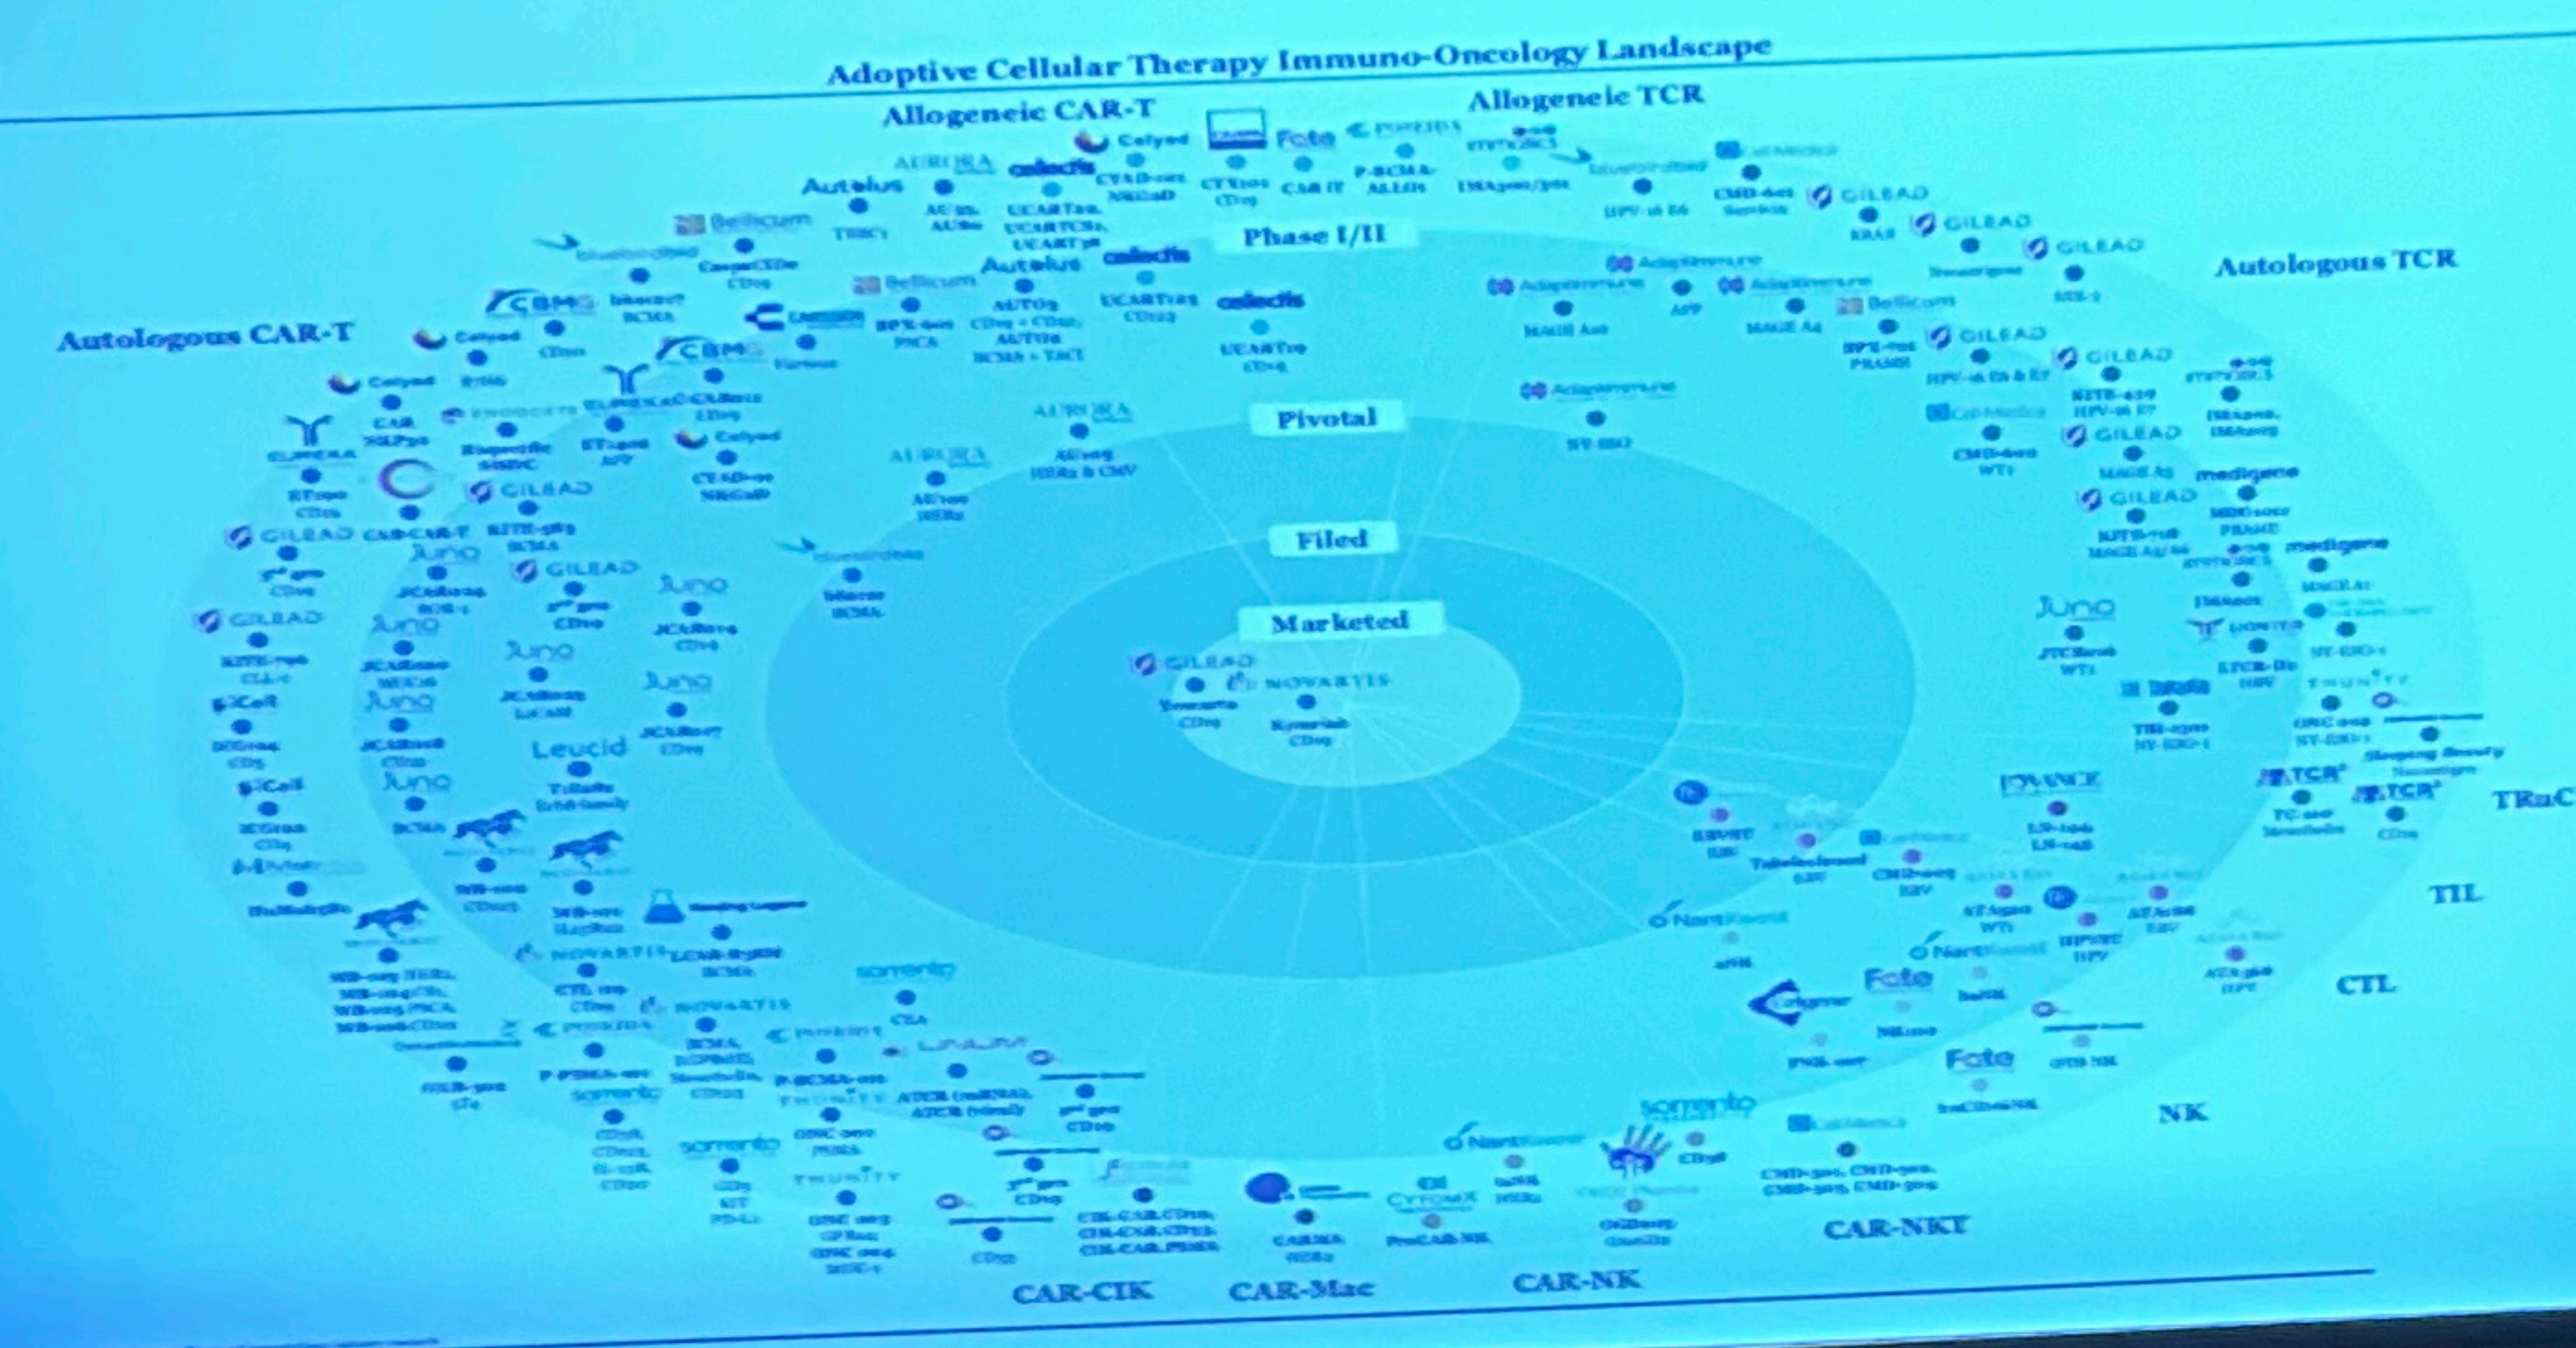

CAR-T uno scenario in evoluzione

CAR-T uno scenario in evoluzione

Man in white suit, standing on the left side of the stage.

Man in dark suit, standing on the right side of the stage, gesturing while speaking.

Woman in black, seated at the table with a laptop.

CAR-T uno scenario in evoluzione

Man in white suit and glasses, standing on the left side of the stage.

Man in dark suit and glasses, standing on the right side of the stage, gesturing while speaking.

Woman in dark clothing, seated at the table with a laptop.

Table with red tablecloth, microphones, water bottles, and a laptop.

Back view of an audience member with white hair, seated in the foreground.

Back view of an audience member with grey hair, seated in the foreground.

ROTARY CLUB
DISTRETTO 2110 - SICILIA E MALTA
PALERMO OVEST

ROTARY CLUB
DISTRETTO 2110 - SICILIA E MALTA
PALERMO
Piana degli Albanesi
Arbëreshë